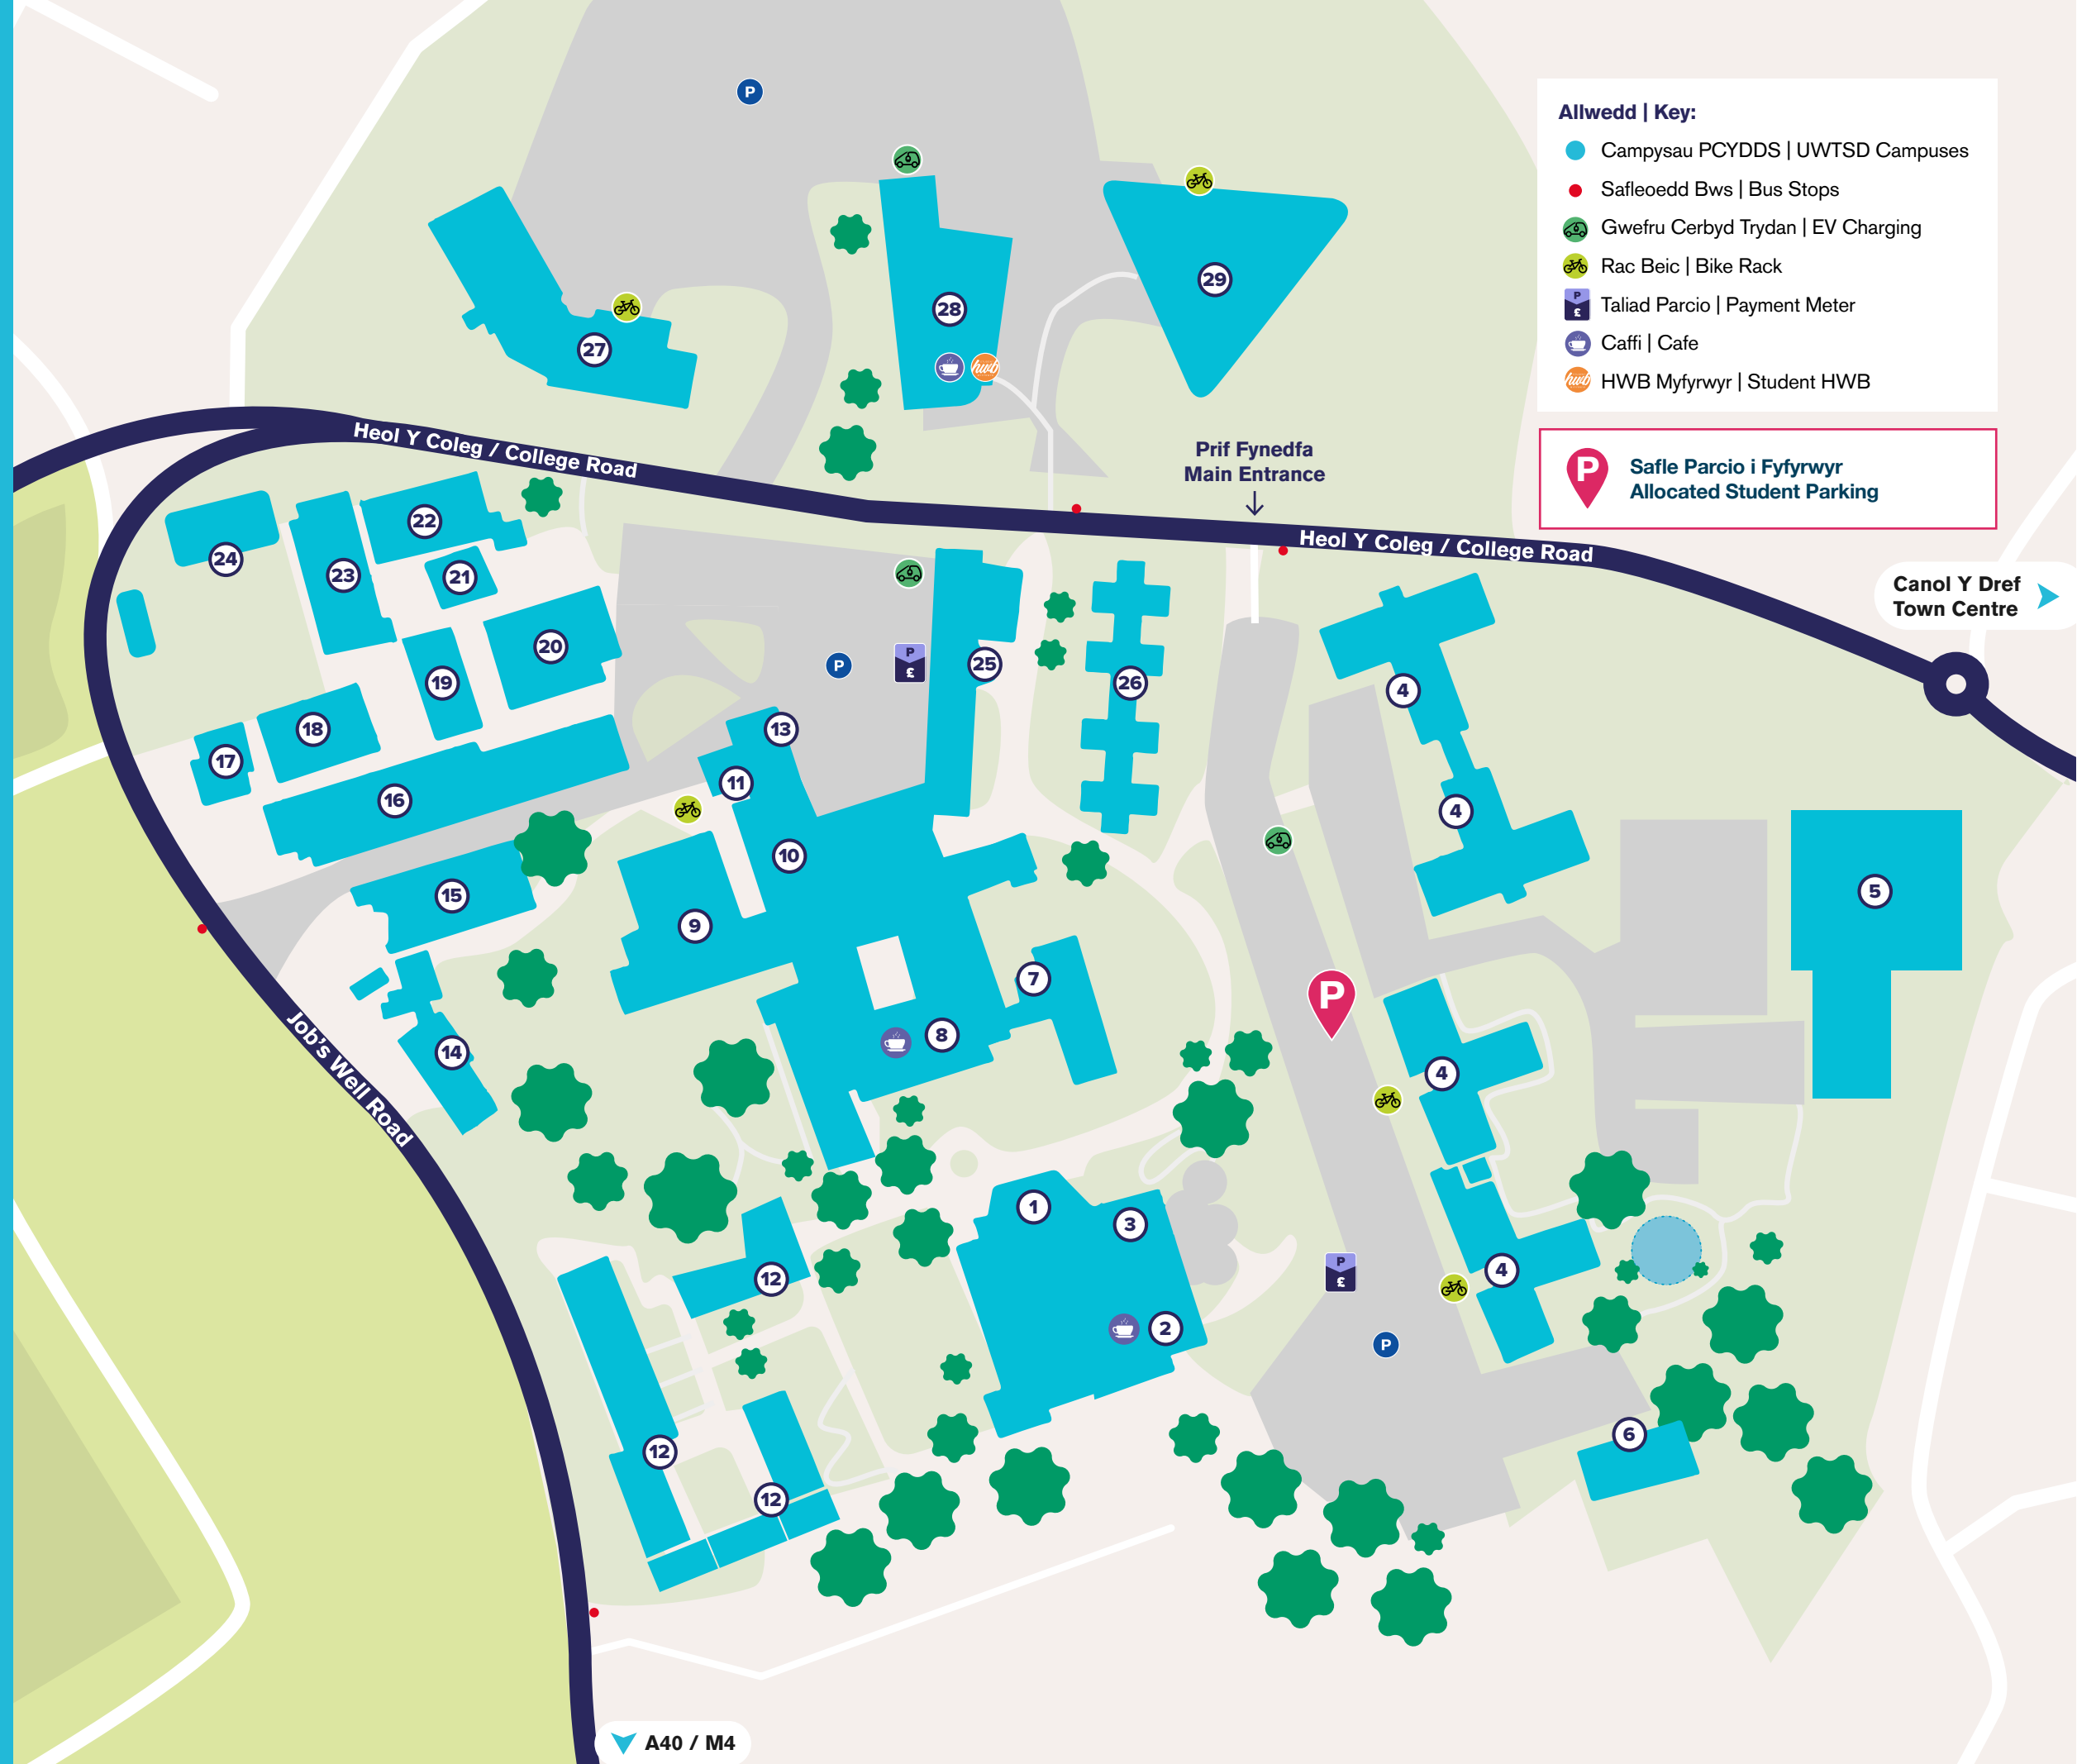

**CAMPWS CAERFYRDDIN**  
**CARMARTHEN CAMPUS**

- 1 **Theatr yr Halliwell | Halliwell Theatre**  
Canolfan Gynhadledd | Conference Centre
- 2 **Bwyty Myrddin | Merlin Restaurant**
- 3 **Swyddfa Arlwyo a Chynadledda**  
| Catering and Conferencing Office
- 4 **Llety ABN 1/2/3/4 | ABN 1/2/3/4 Halls**
- 5 **Canolfan Chwaraeon | Sports Centre**
- 6 **Y Gamfa Wen**
- 7 **Capel | Chapel**
- 8 **Hen Goleg | Old College**  
Desg Gwasanaeth TG | IT Service Desk  
Y Cwad | The Quad  
Gwasanaethau Argraffu | Printing Services  
Siop Offer Swyddfa | Stationery Shop
- 9 **Llyfrgell | Library**
- 10 **Carwyn James**  
Ystafelloedd Darlithio CJ | CJ Lecture Rooms
- 11 **Ystafelloedd Darlithio EW | EW Lecture Rooms**
- 12 **Llety Myrddin | Myrddin Accommodation**
- 13 **Gweithdy'r Theatr | Theatre Workshop**
- 14 **Rob Hunter**  
Ystafelloedd Darlithio RH | RH Lecture Rooms
- 15 **Norah Isaac**  
Ystadau a Chyfleusterau | Estates and Facilities
- 16 **Parry**  
Ystafelloedd Darlithio P | P Lecture Rooms
- 17 **Ceramig | Ceramic**
- 18 **Dafydd Rowlands**  
Ystafelloedd Darlithio DR | DR Lecture Rooms
- 19 **Adeilad Myddfai | Myddfai Building**
- 20 **Undeb y Myfyrwyr | Students' Union**
- 21 **Tŵr | Tower**
- 22 **Pwll Nofio | Swimming Pool**
- 23 **Stiwdio | Studio**
- 24 **Campfa Cyflyru a Chryfhau**  
| Conditioning and Strengthening Gym  
Maes Chwarae Amlwrpas 5G  
| 5G Multi-Purpose Pitch  
Campfa Allanol | Outdoor Gym
- 25 **Adeilad Dewi | Dewi Building**  
Derbynfa | Reception  
Gwasanaethau Myfyrwyr | Student Services  
HWB
- 26 **Llety Non | Non Accommodation**
- 27 **Y Llwyfan**
- 28 **Adeilad Dysgu ac Addysgu**  
| Teaching and Learning Building  
Ystafelloedd Darlithio TL | TL Lecture Rooms  
HWB Myfyrwyr | Student HWB
- 29 **Yr Egin S4C**

P **Safle Parcio i Fyfyrwyr**  
**Allocated Student Parking**

Canol Y Dref  
Town Centre